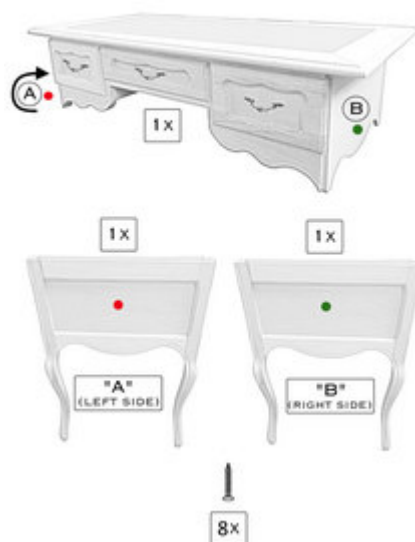

R RANDO HOME srl

ph. +39 (0)442 98466
e-mail: info@italexportsrl.com
www.italexportsrl.com