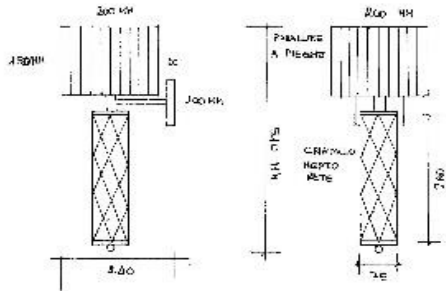

n. 2 L019-W wall light
1 light, coordinated to
the table lamp in
photo, nickel
finishing, white
lampshade