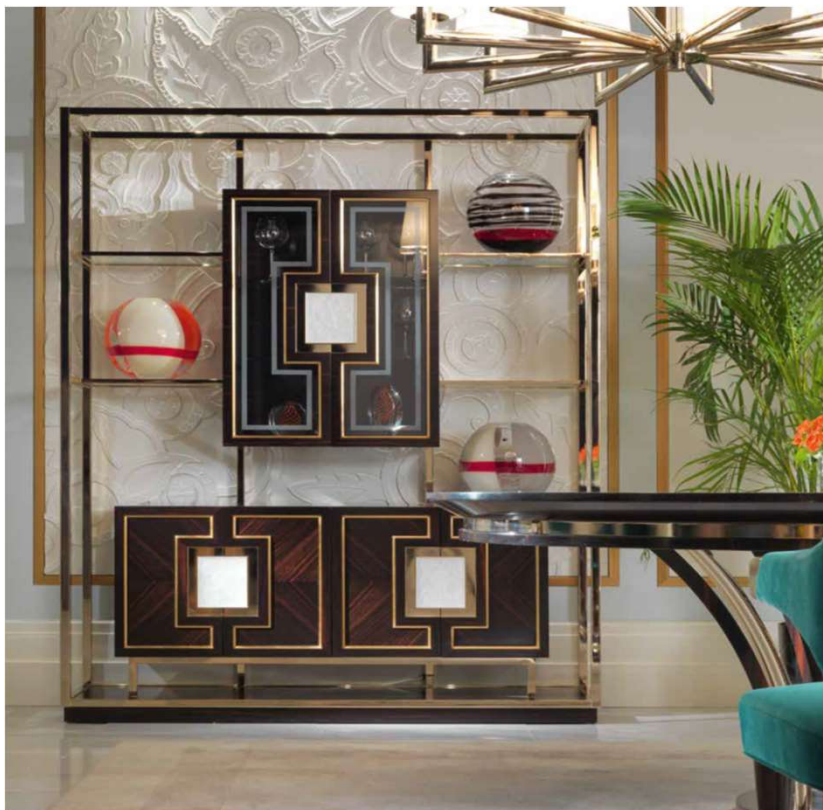

Set Dining room T/5090

N.4 P/5090 SMALL  
ARMCHAIR ALL LIKE  
PHOTO

ex/2

n. 1 B/5092

SHOWCASE WITH 2 DOORS IN EBONY WITH  
FRAME IN BRASS, GLASS TOP AND HANDLES  
IN GLASS SATINATE AND ENGRAVED. ALL LIKE PHOTO cm.  
160 x 45 x h. 201

Set Dining room

zanaboni

<p>n.6 S/5120</p>	 A photograph of a single chair with a high, tufted backrest and a square seat, both upholstered in a brown fabric. The chair has four dark, tapered legs with small brass caps at the base. The chair is shown from a three-quarter perspective against a plain white background.	<p>chairs all like photo ebony legs + fabric + brass details</p>	<p>ex</p>
-------------------	--	--	-----------