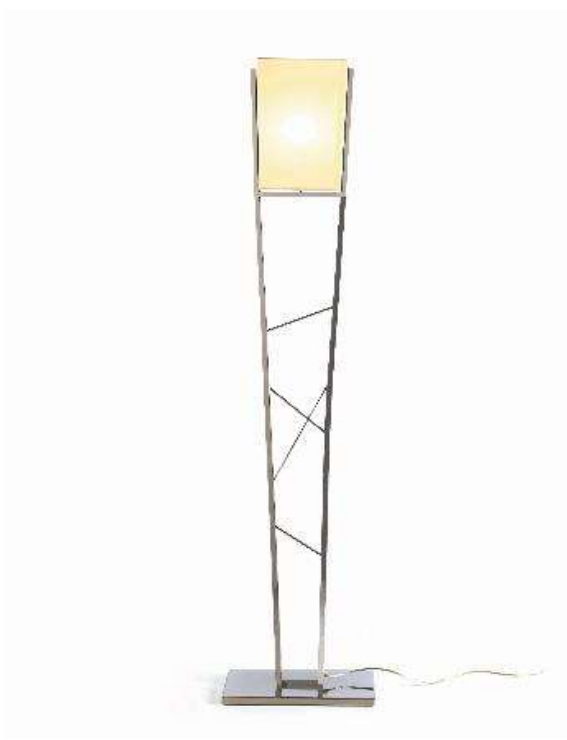

2 ORIONE floor lamp