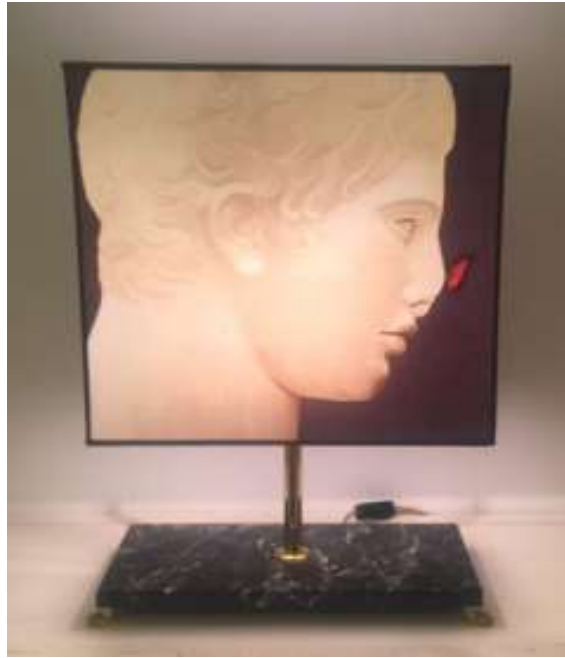

CANCIANI table lamp