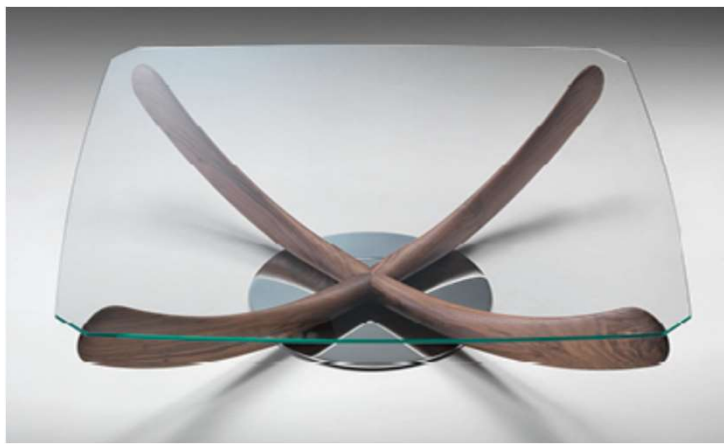

n. 1 GINEVRA side table  
with Blue Eucalipto  
wooden top, diam  
50\*42h cm , finish as  
photo on the left

1 T146 PARAVENTO  
all like photo

N. 1 T154 SEPARÉ'

SEPARÉ' UPHOLSTERED

n. 3 ELICA coffee  
table as photo  
120\*120 cm