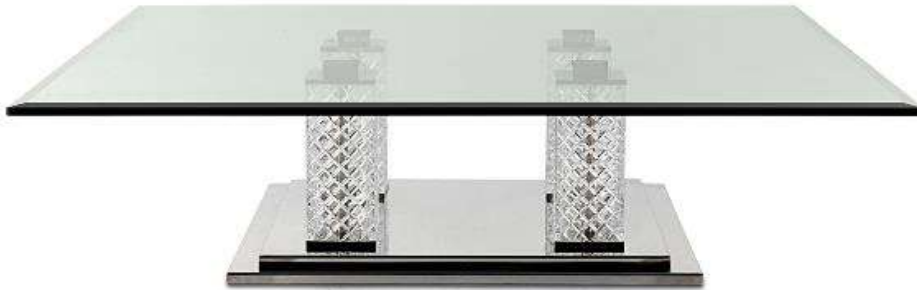

1 T103/C
STANDARD
COFFEE TABLE
LIKE PHOTO + 1
T103/C COFFEE
TABLESPECIAL
SIZES 110*110 CM