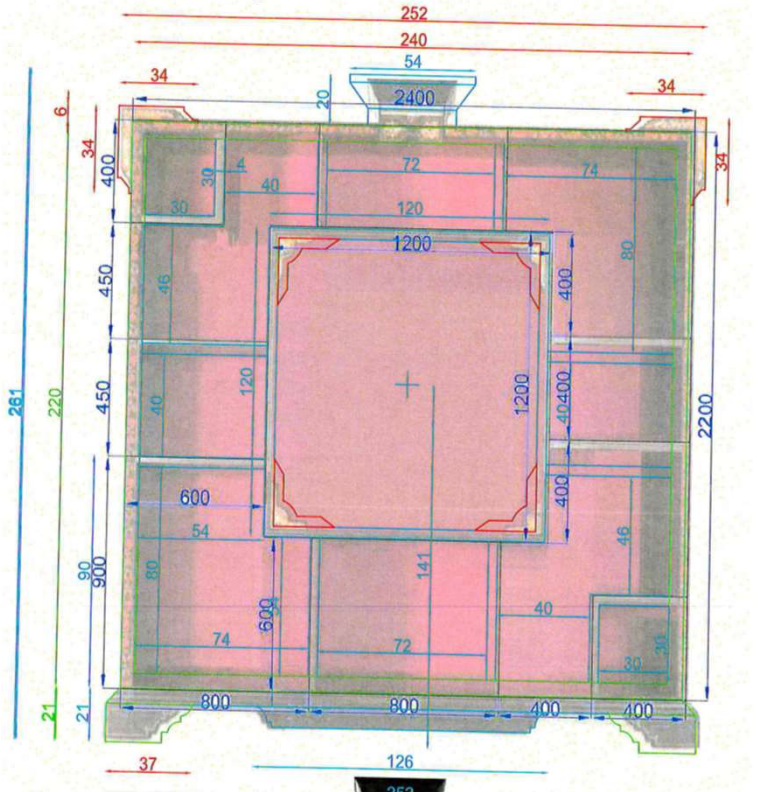

N. 1 SPECIAL
SHOWCASE/ TV
CABINET LIKE
DRAWING AND
COORDINATED TO
THE CABINET
ABOVE