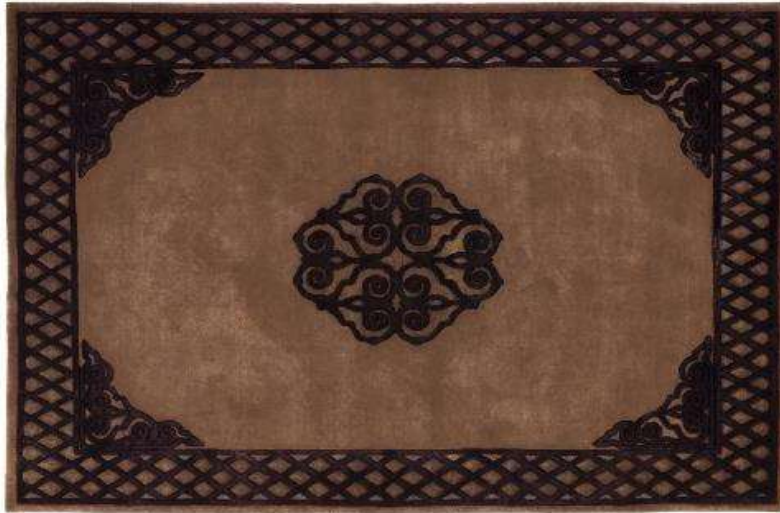

COMPLEMENTS

1 Ca006/2 carpet
grey and black in silk
and wool