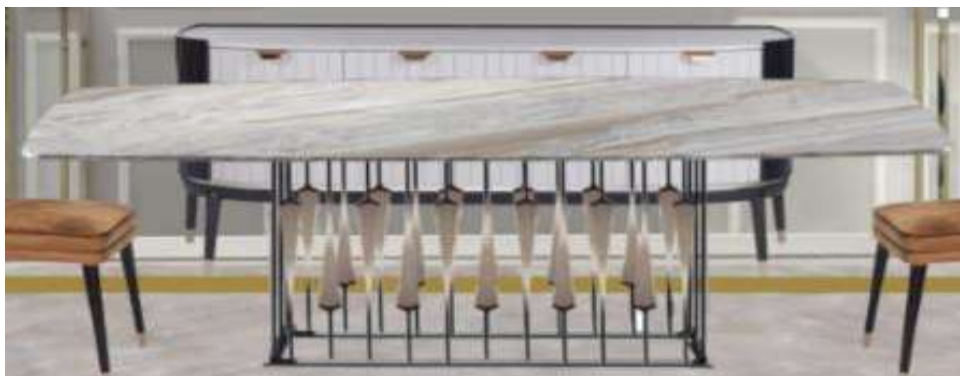

1 T172

dining table model as photo but
special sizes 330 cm