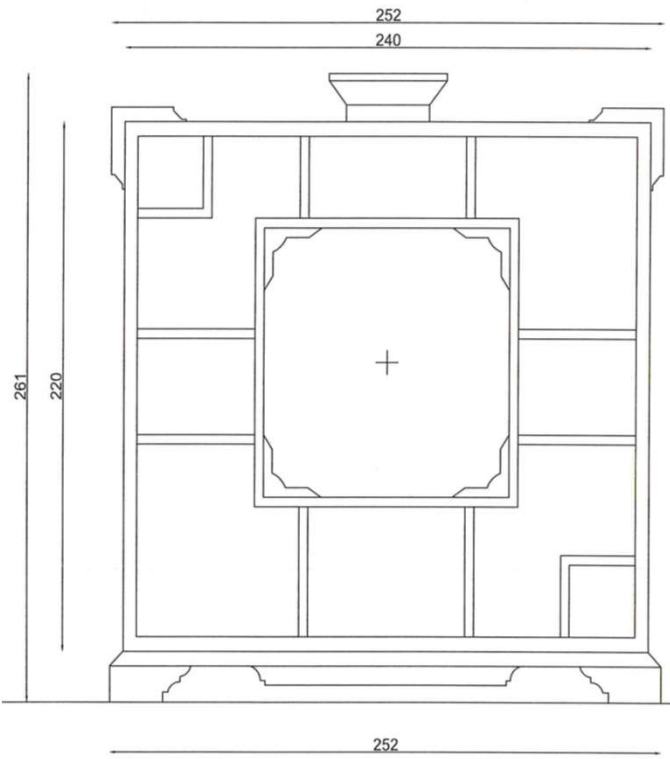

N. 1 SPECIAL
SHOWCASE/ TV
CABINET LIKE
DRAWING AND
COORDINATED TO
THE CABINET
ABOVE