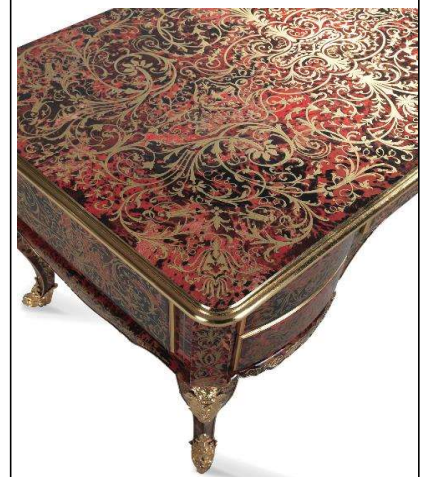

n. 1 DESK T150/R in boule red colour