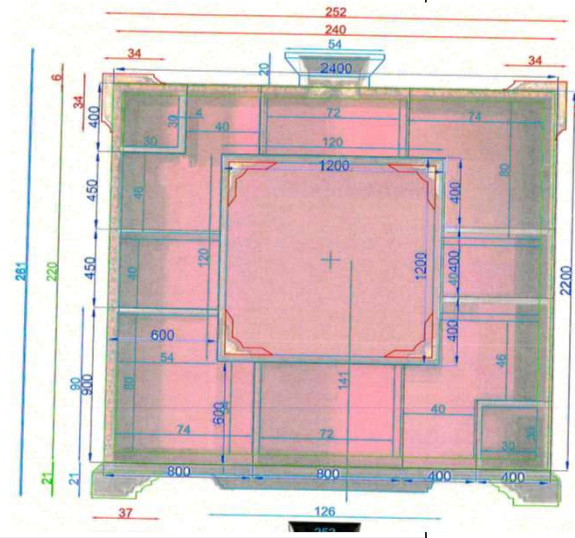

N. 1 SPECIAL SHOWCASE/ TV CABINET LIKE DRAWING AND COORDINATED TO THE CABINET ABOVE