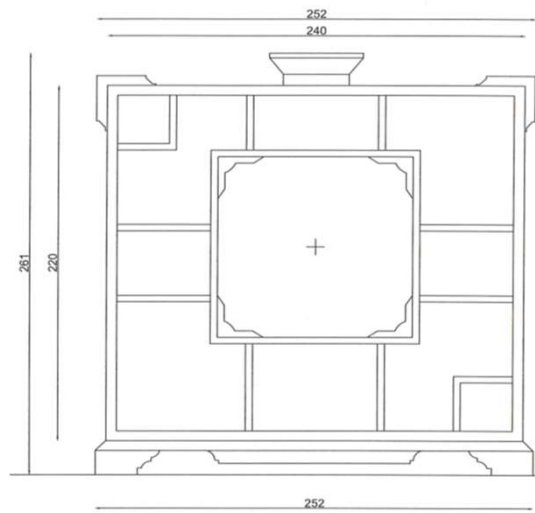

N. 1 SPECIAL SHOWCASE/ TV CABINET LIKE DRAWING AND COORDINATED TO THE CABINET ABOVE