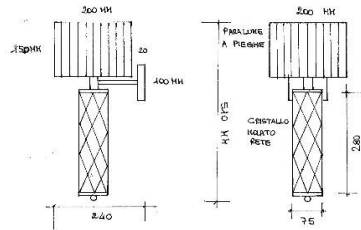

n. 2 L019-W wall light 1 light, coordinated to the table lamp in photo, nickel finishing, white lampshade